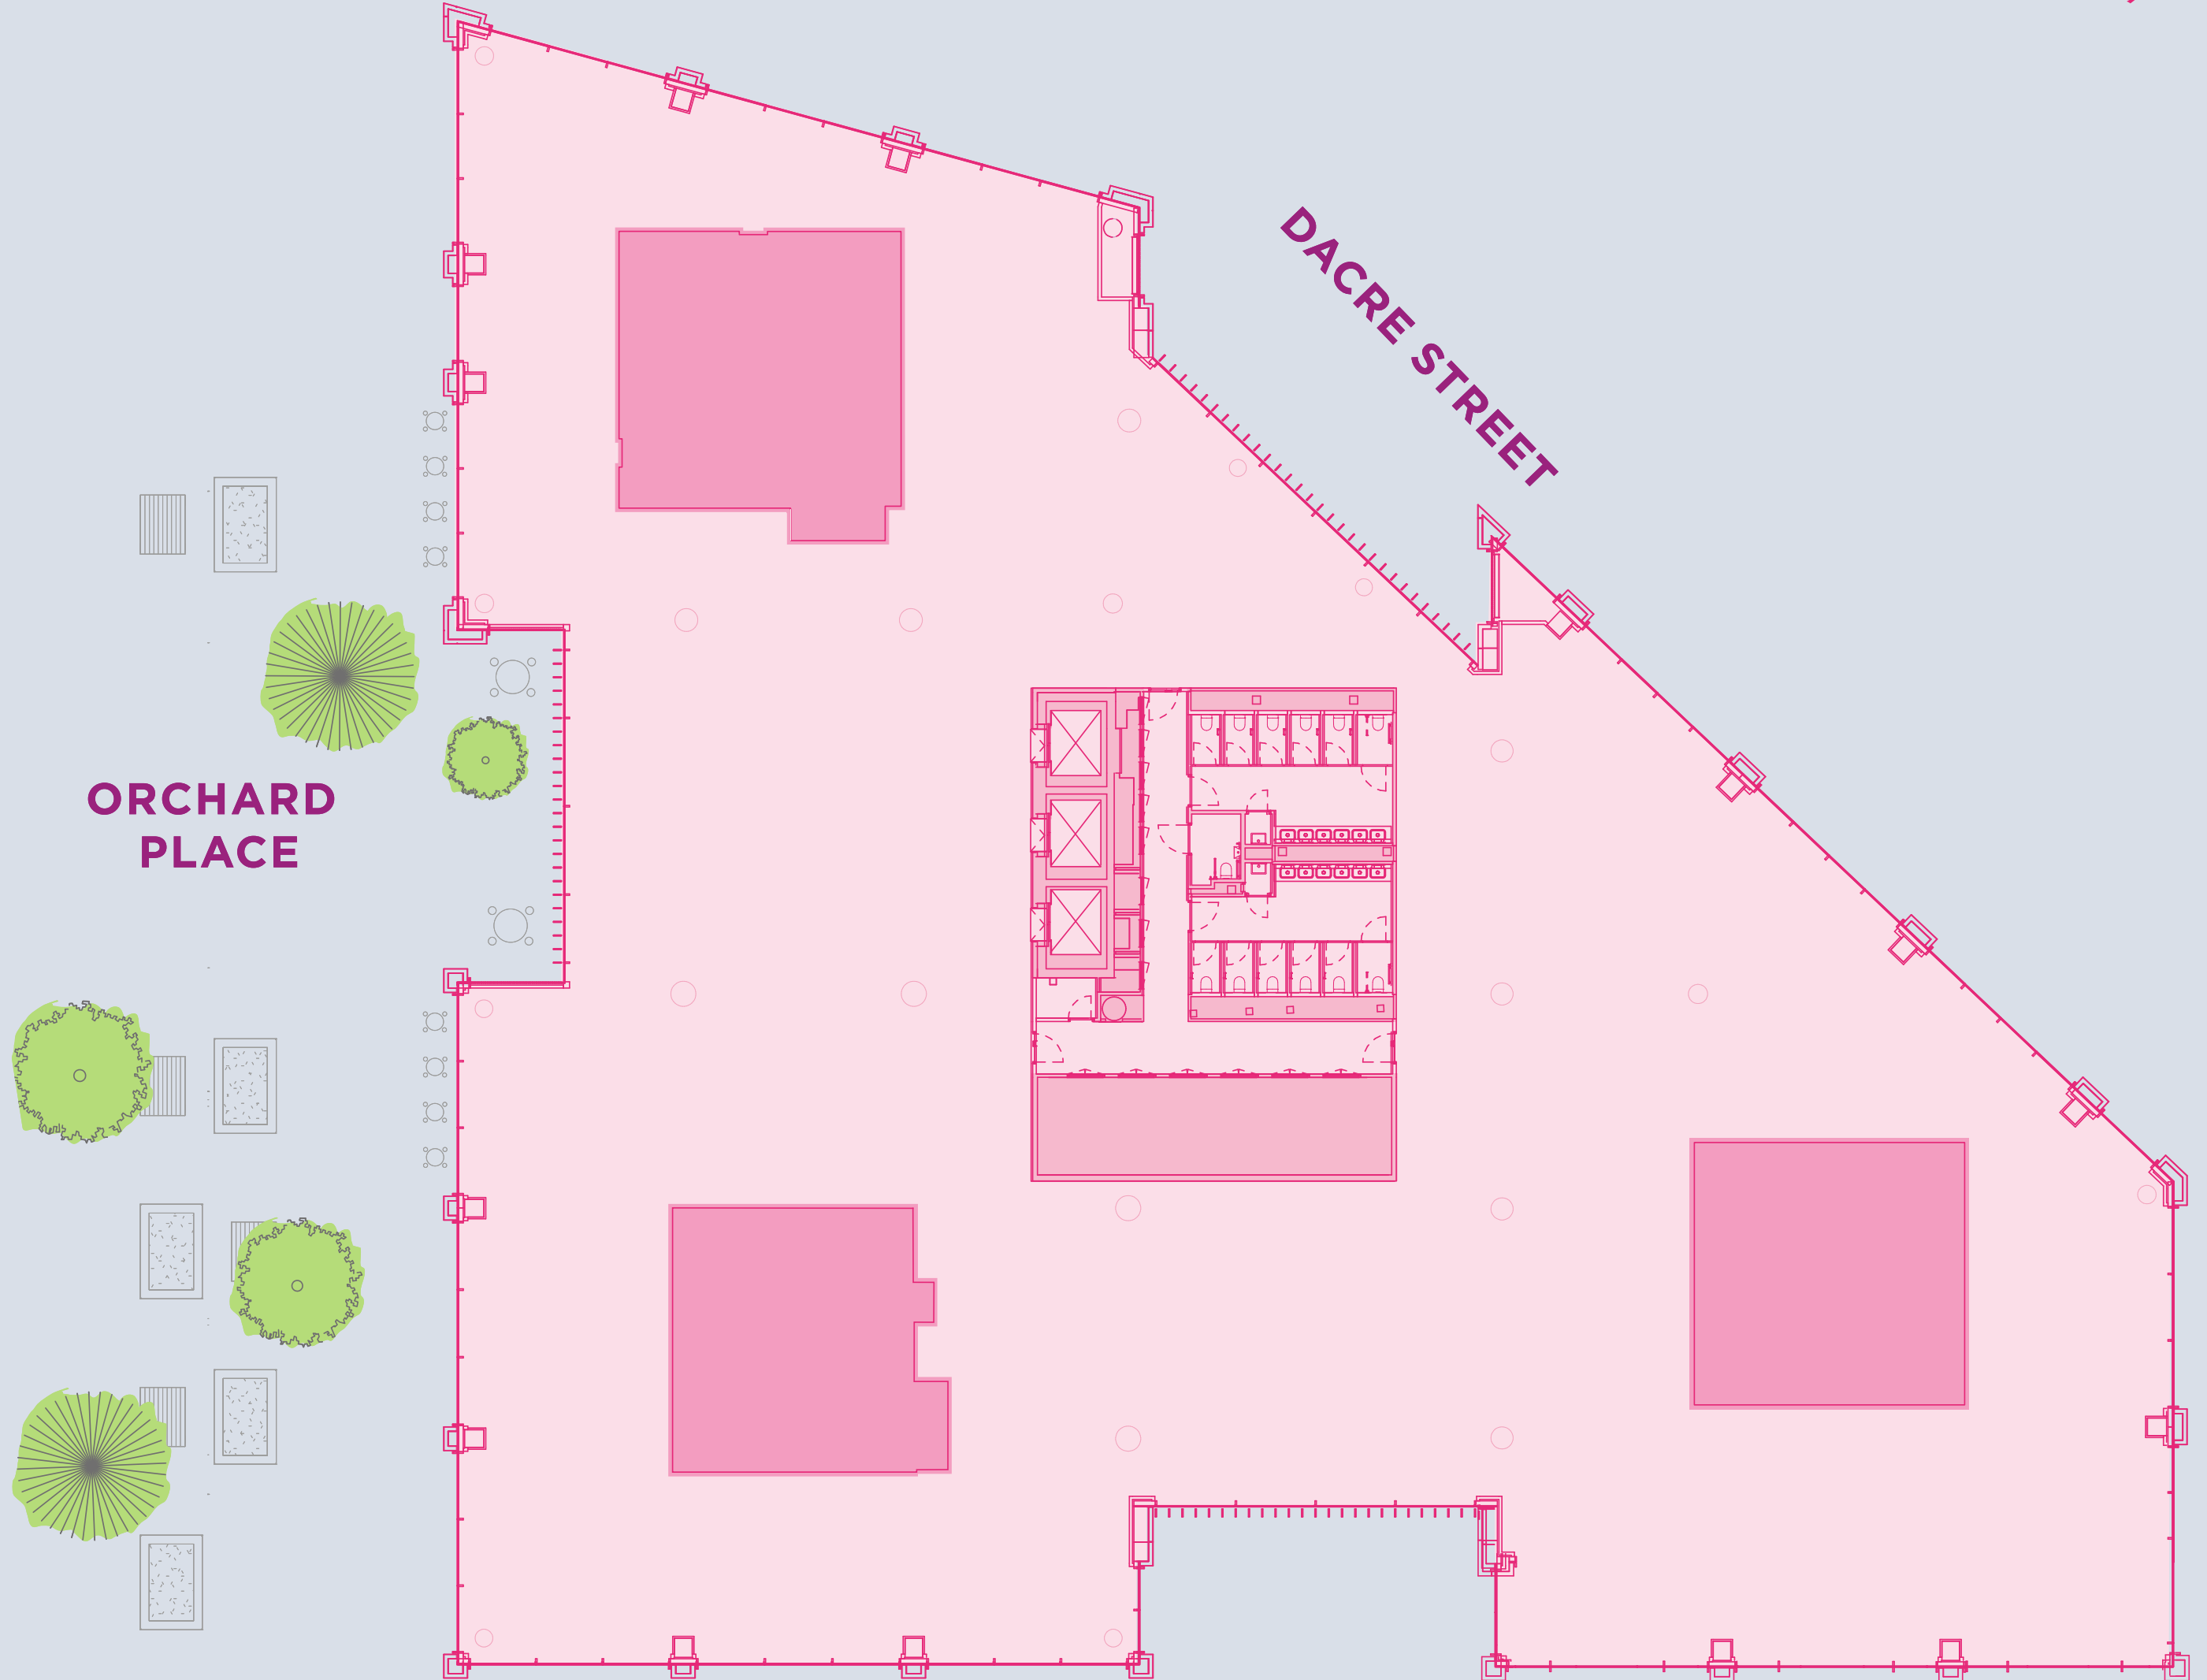

L3 East

Podium East

RECEPTION EAST:
1,659 sq.m
17,853 sq.ft

VICTORIA STREET